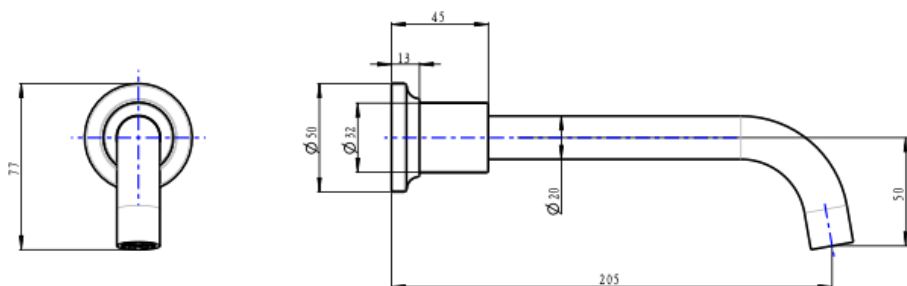

Tre Lever Handle Bath Set

Chrome

Product Specifications

Code TRE-65-LEV-CH

Barcode 9339897019439

Material Low Lead Brass

Finish Chrome

Spindle 1/4 Turn Ceramic Disc

Spout Reach 208mm

Experience, *the difference.*

LINSOL.COM.AU

☎ 1300 546 765

@ info@linsol.com.au

✉ PO Box 88, Coniston NSW 2500

Warranty is for domestic use only. All information is correct as at time of writing. The actual product may vary slightly and sizes may be scaled up or down