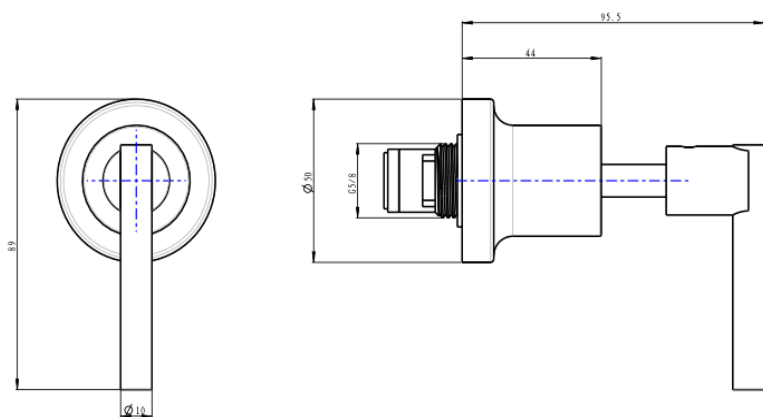

Tre Lever Handle Bath Set

Chrome

Product Specifications

Code TRE-65-LEV-CH

Barcode 9339897019439

Material Low Lead Brass

Finish Chrome

Spindle 1/4 Turn Ceramic Disc

Spout Reach 208mm

Experience, *the difference.*

LINSOL.COM.AU

☎ 1300 546 765

@ info@linsol.com.au

✉ PO Box 88, Coniston NSW 2500

Warranty is for domestic use only. All information is correct as at time of writing. The actual product may vary slightly and sizes may be scaled up or down