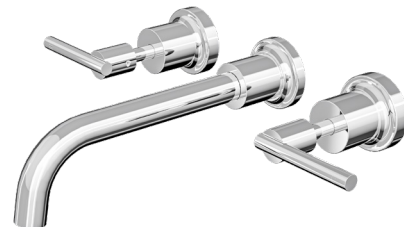

Tre Lever Handle Bath Set

Chrome

Product Specifications

Code TRE-65-LEV-CH

Barcode 9339897019439

Material Low Lead Brass

Finish Chrome

Spindle 1/4 Turn Ceramic Disc

Spout Reach 208mm

Experience, *the difference.*

LINSOL.COM.AU

☎ 1300 546 765

@ info@linsol.com.au

✉ PO Box 88, Coniston NSW 2500

Warranty is for domestic use only. All information is correct as at time of writing. The actual product may vary slightly and sizes may be scaled up or down